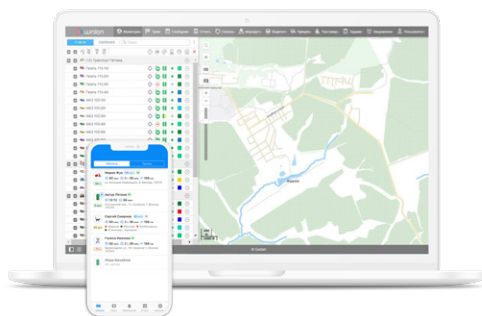

wialon

Take fuel consumption under control with the Wialon fuel module

What is Wialon?

It is a multifunctional GPS tracking platform with the advanced fuel tracking capability.

Wialon is a #1 fleet management system in the world in terms of the connected vehicles. It is a perfect solution for tracking almost any type of transport, from trucks and agricultural machines to boats and light airplanes.

With Wialon, you can:

- 💧 reduce fuel thefts by 90%
- 💧 optimize fleet efficiency by 30%
- 💧 decrease fuel costs by 15%

ADVANTAGES OF TRACKING FUEL WITH WIALON

- ✔ **Monitor fuel thefts** and fillings right on the map
- ✔ **Check out fuel level** inside the tanks in real-time
- ✔ **Use Dashboard** to track the key fuel-related KPIs in one place
- ✔ **Receive notifications** on fuel fillings and thefts via email, SMS, and push notifications on your smartphone
- ✔ **Equip your vehicles** with almost any type of fuel level sensors
- ✔ **Analyze fuel consumption** through flexible reports
- ✔ **Effortlessly integrate Wialon** with other systems already used by your company for effective fuel accounting
- ✔ **Reduce fuel consumption** through improving your drivers' professional skills via the Eco Driving features

FULL CONTROL OVER FUEL BUDGET

Use one way of tracking fuel suitable for your project or combine them for extra accuracy and business insights.

FLS data

Compare fuel level in the tank at different time points.

Math

Use engine operations and efficiency sensors' data as coefficients for fuel consumption rates.

CAN bus

Monitor fuel parameters received by the CAN bus of your vehicles.

WIALON IN NUMBERS

Companies in 150 countries around the world choose Wialon to control their fleets.